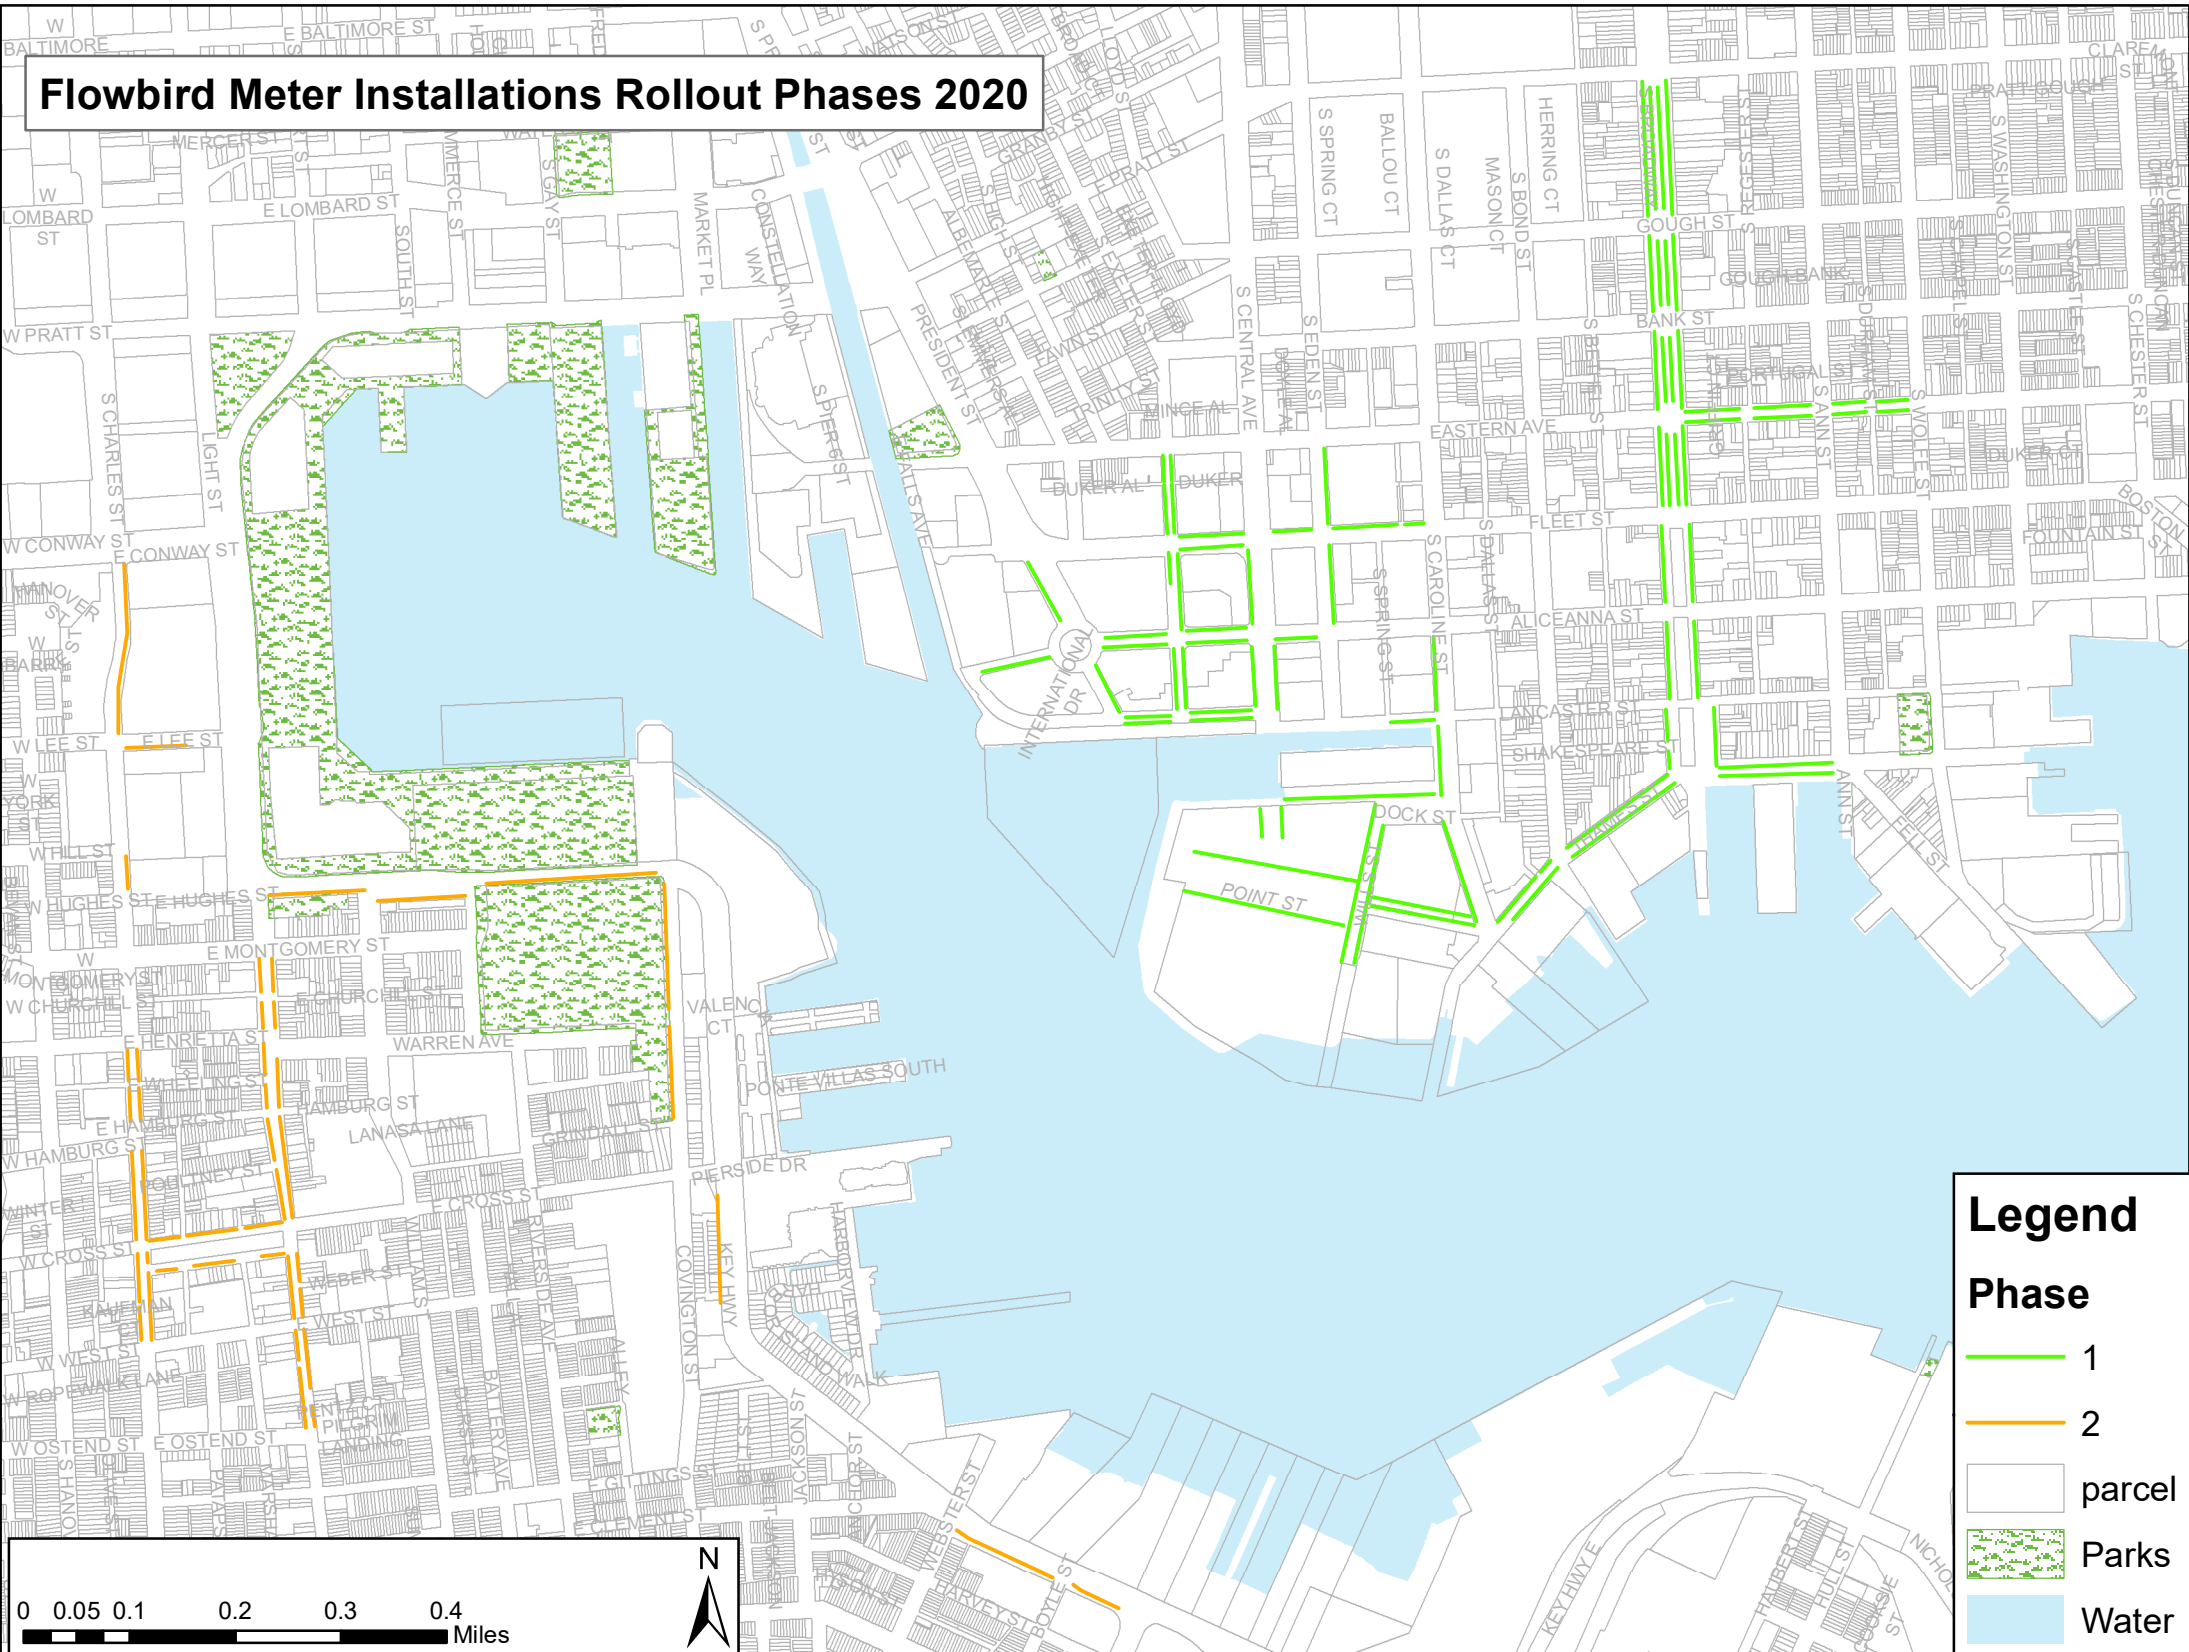

Flowbird Meter Installations Rollout Phases 2020

Legend

Phase

1

2

parcel

Parks

Water