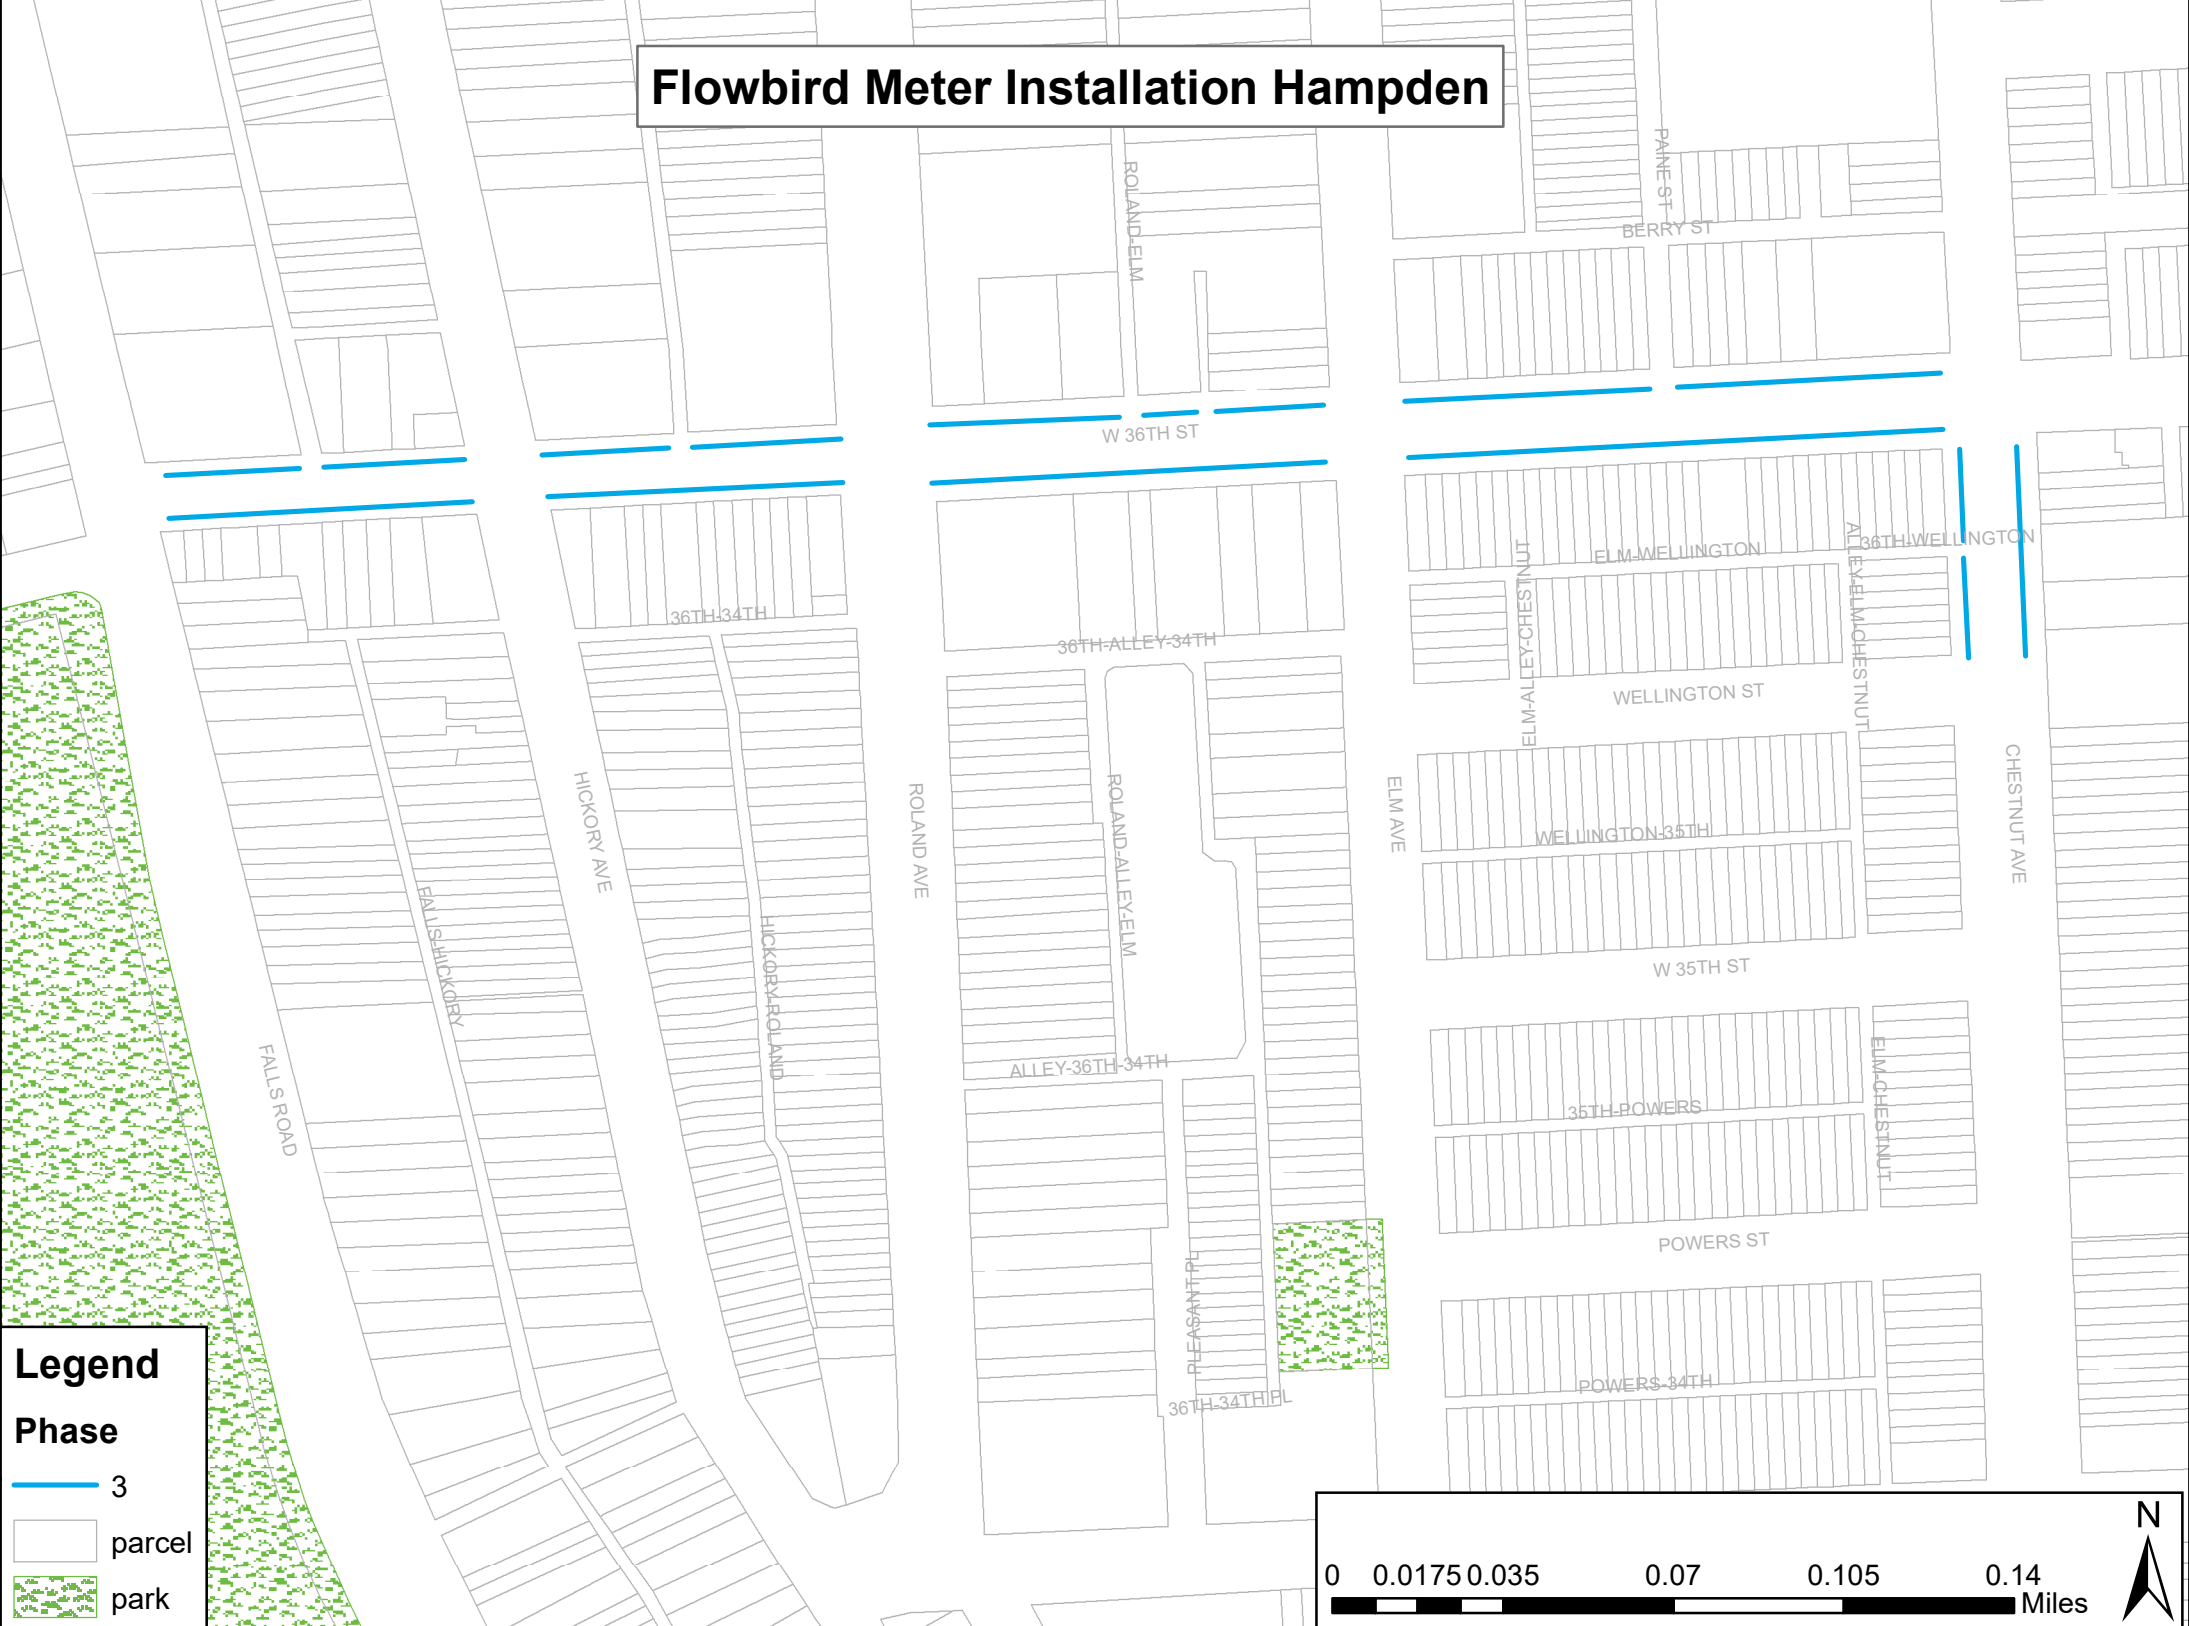

Flowbird Meter Installation Hampden

Legend

Phase

- 3
- parcel
- park

0 0.0175 0.035 0.07 0.105 0.14 Miles