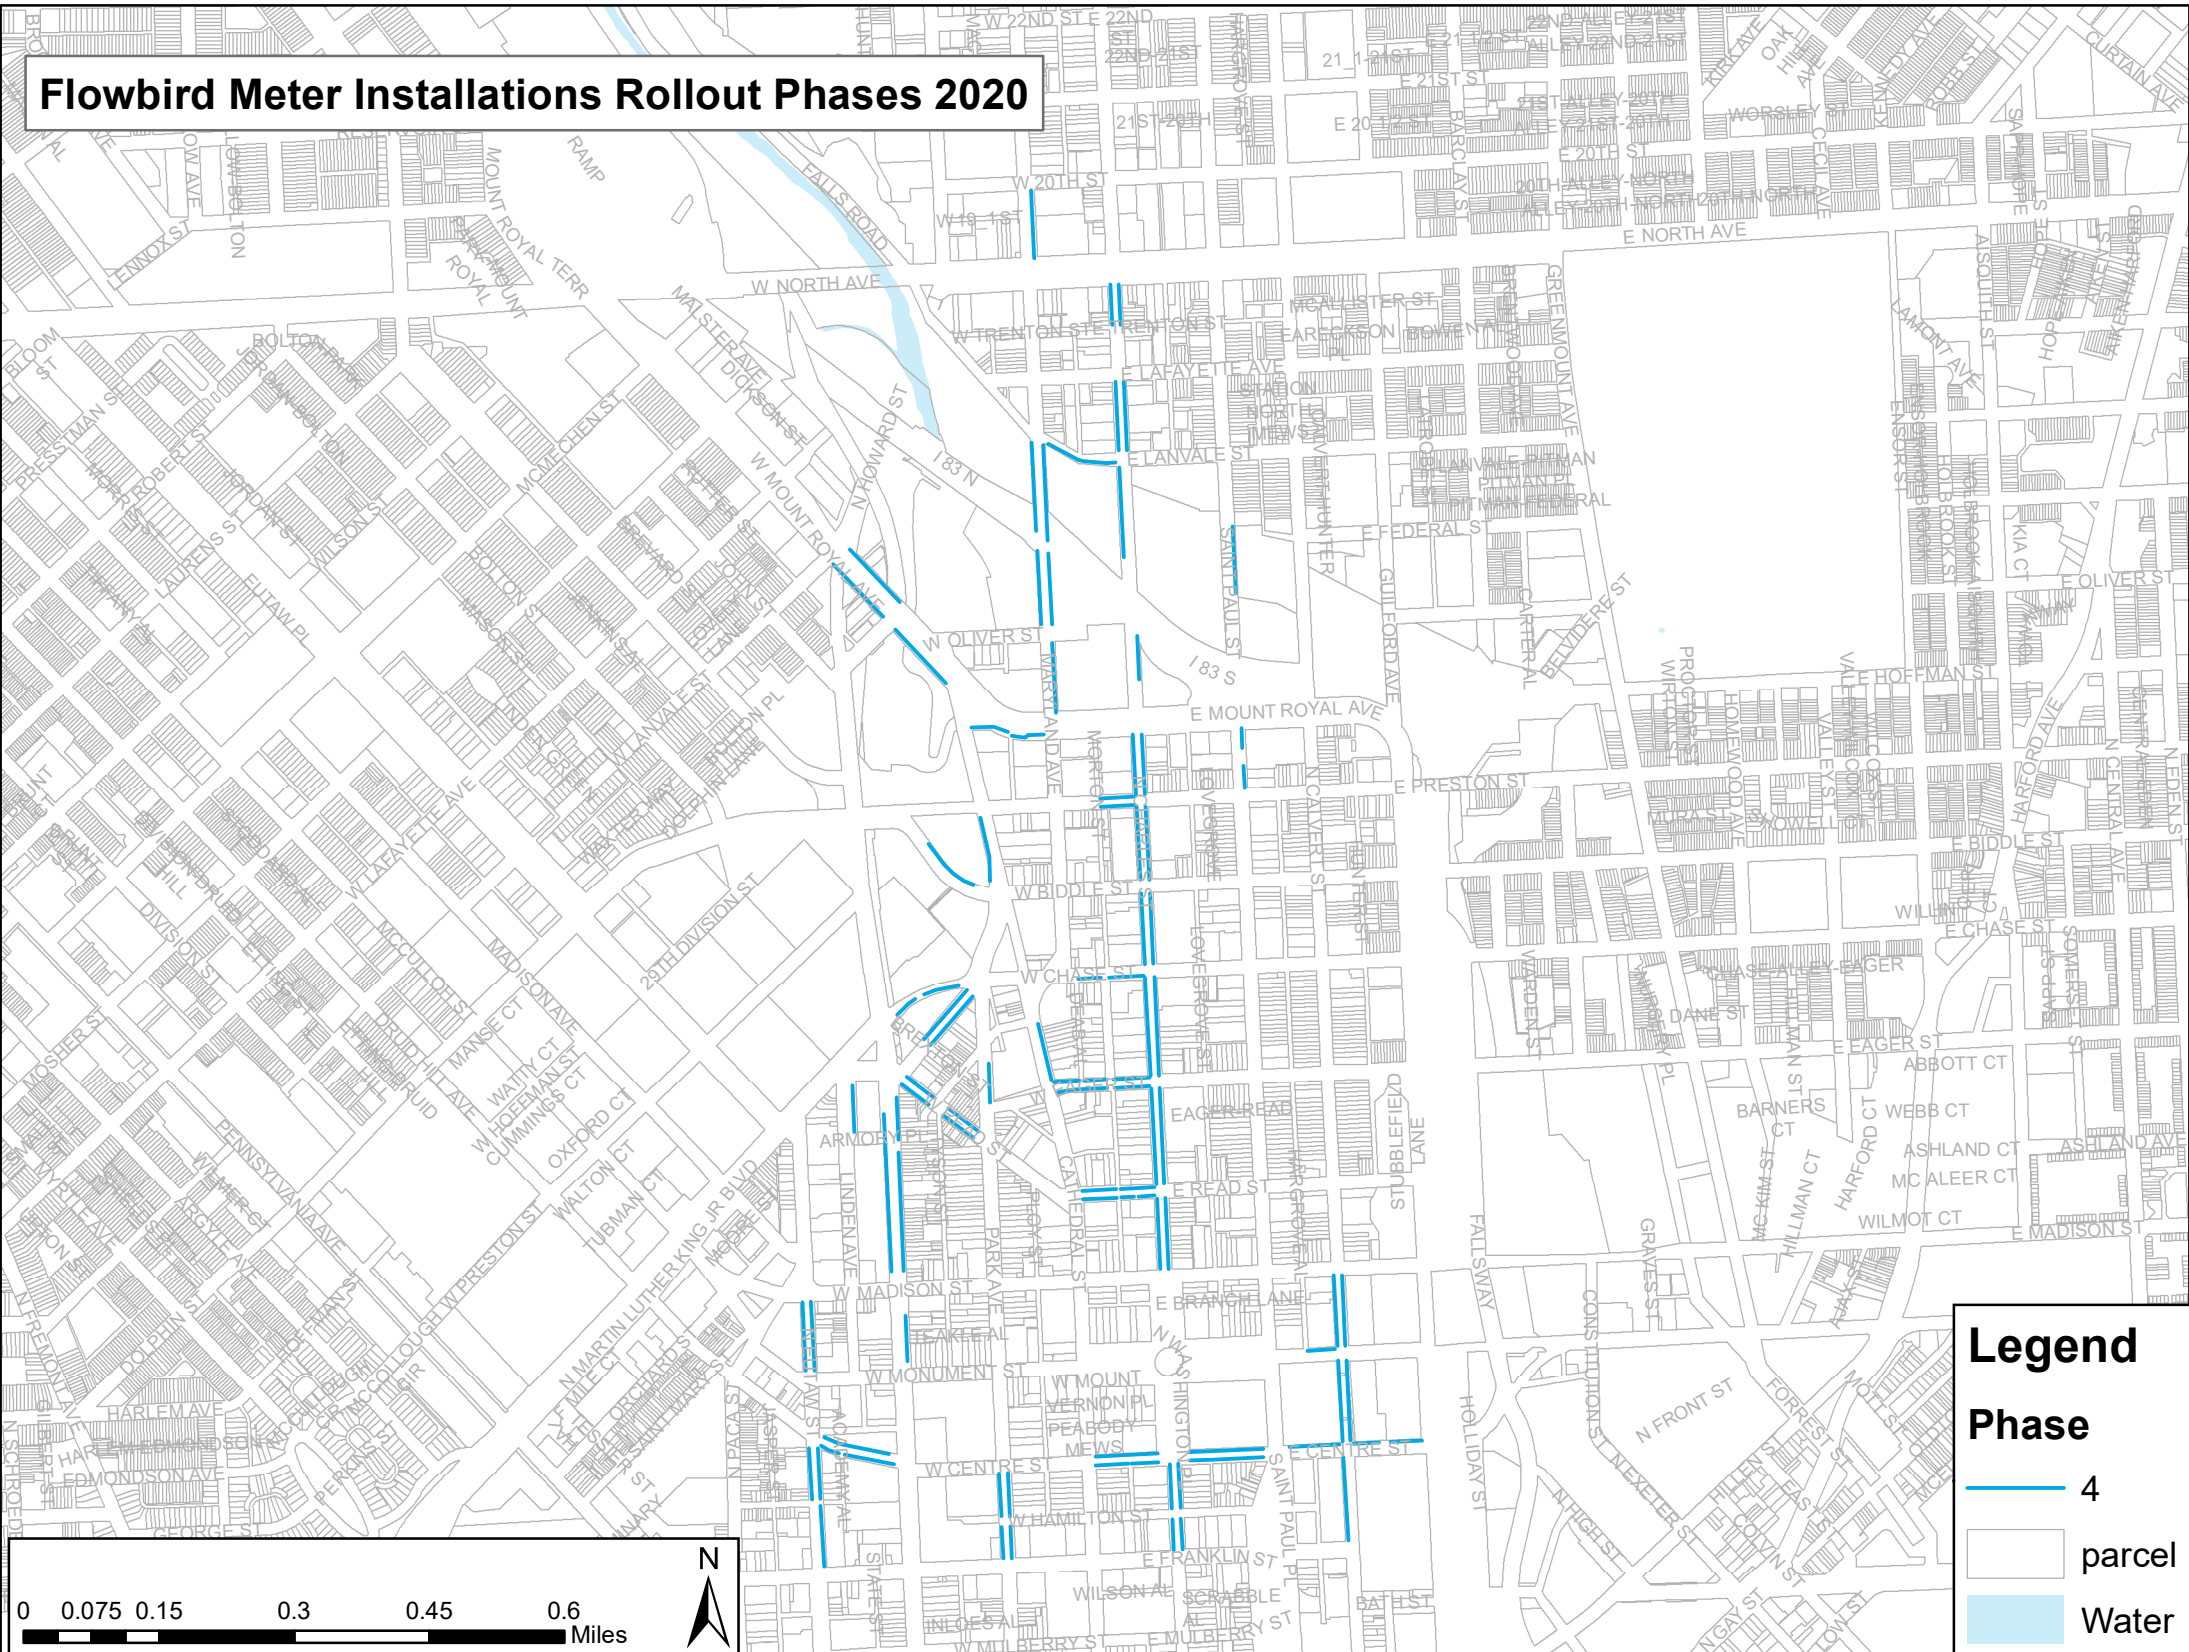

Flowbird Meter Installations Rollout Phases 2020

Legend

Phase

-  4
-  parcel
-  Water

0 0.075 0.15 0.3 0.45 0.6 Miles