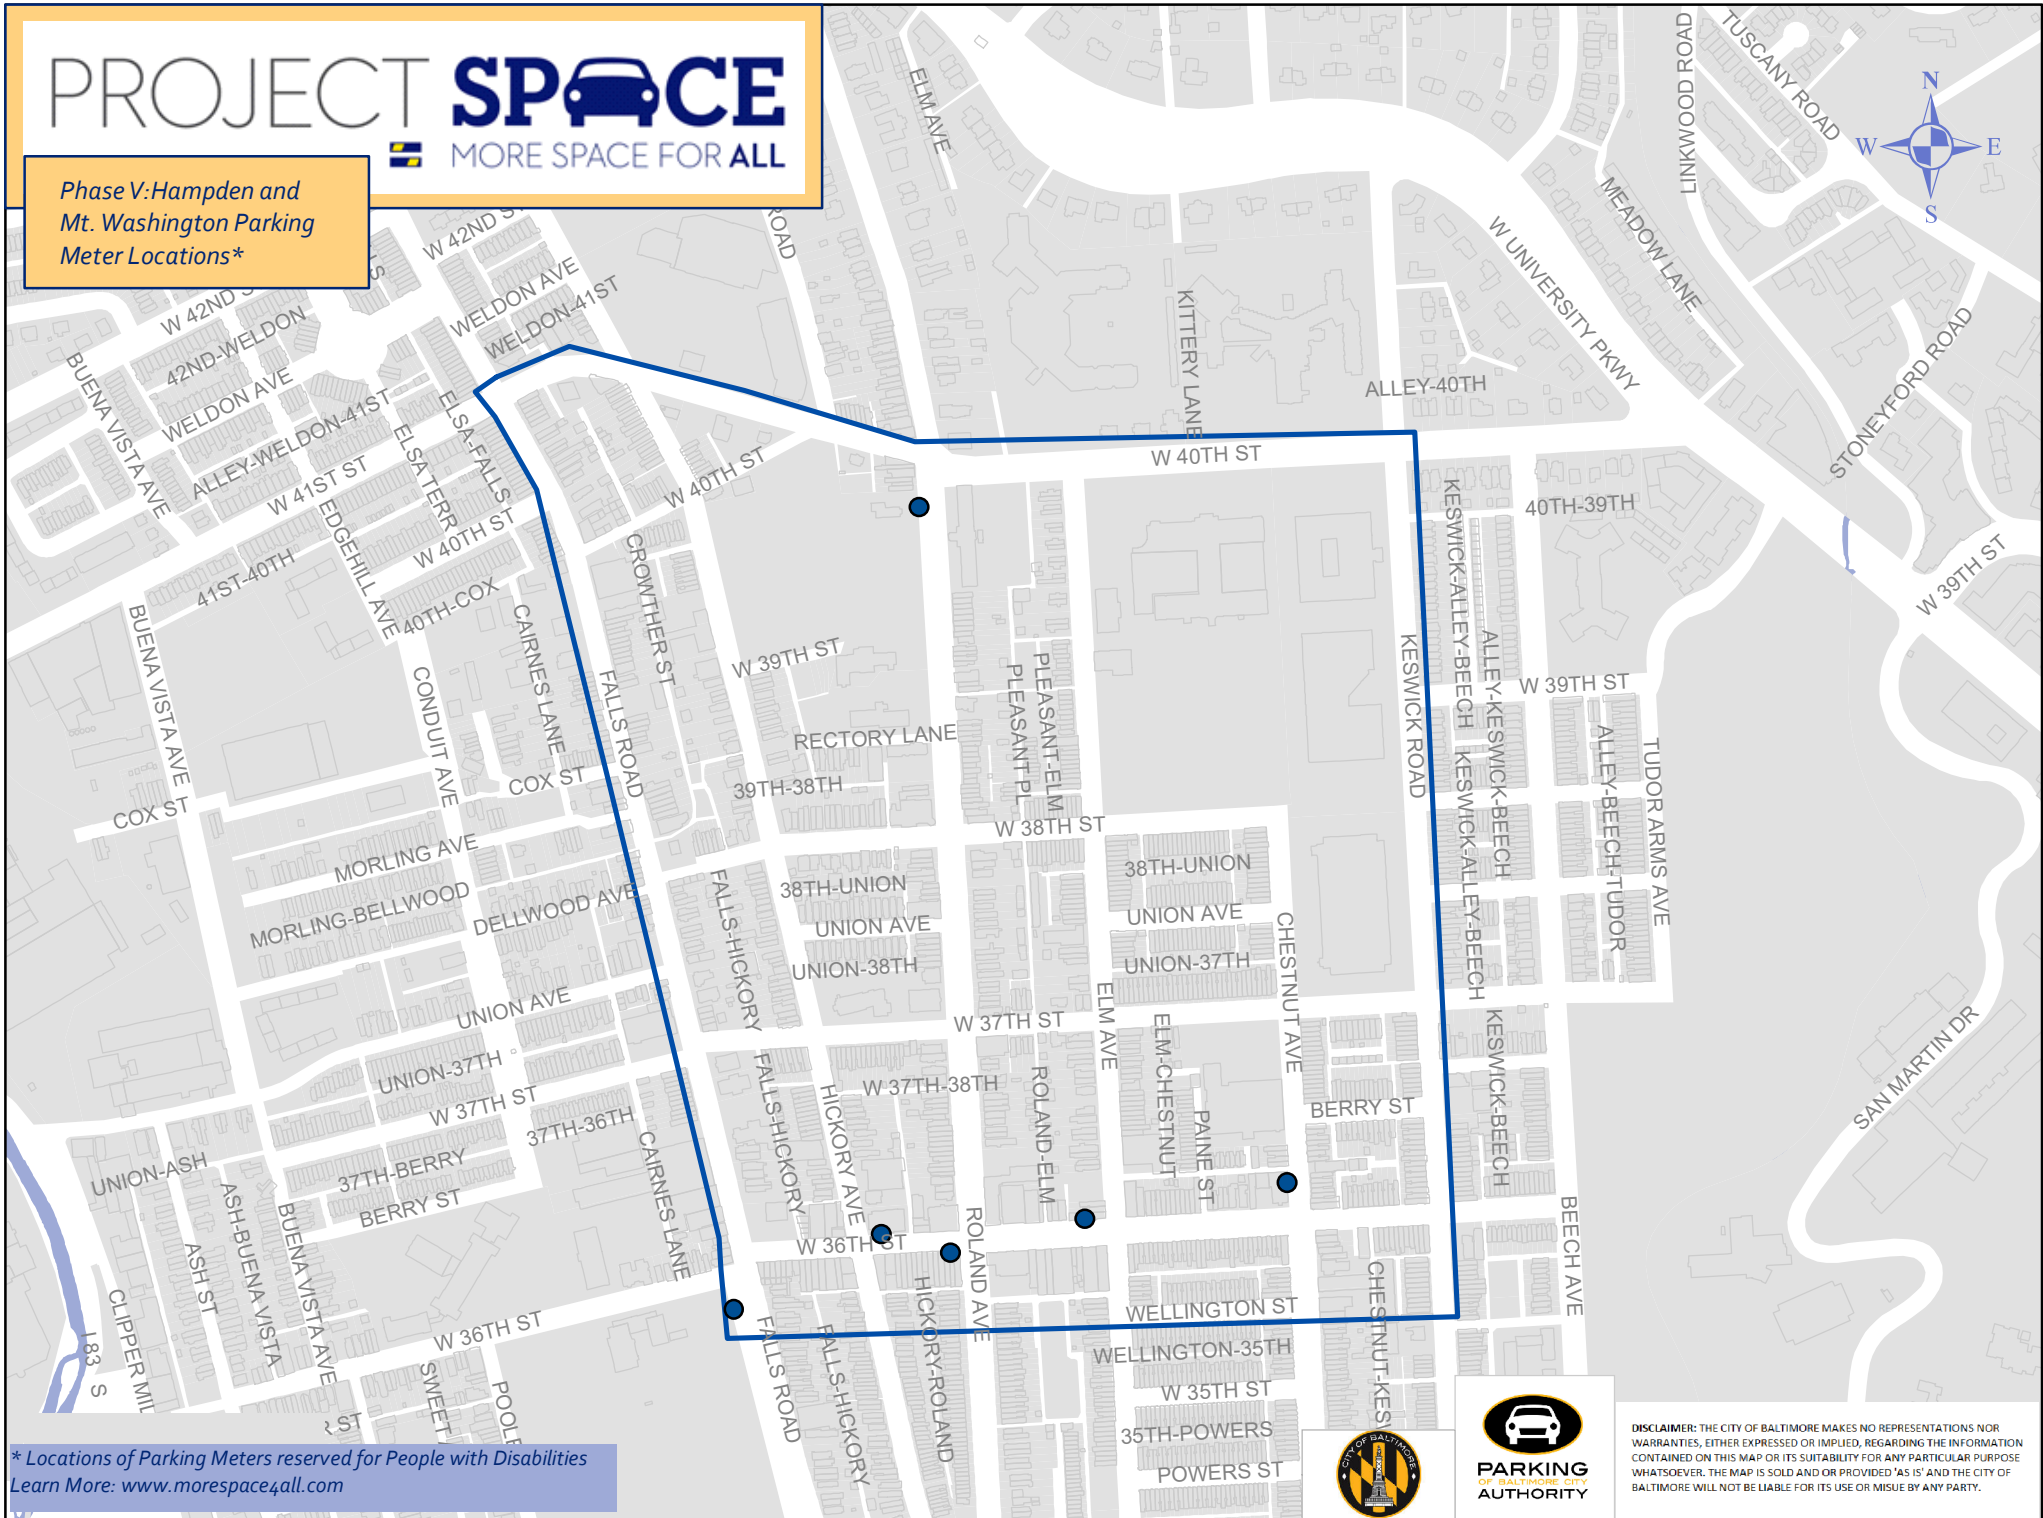

PROJECT **SPACE**

MORE SPACE FOR ALL

Phase V: Hampden and Mt. Washington Parking Meter Locations*

* Locations of Parking Meters reserved for People with Disabilities
Learn More: www.morespace4all.com