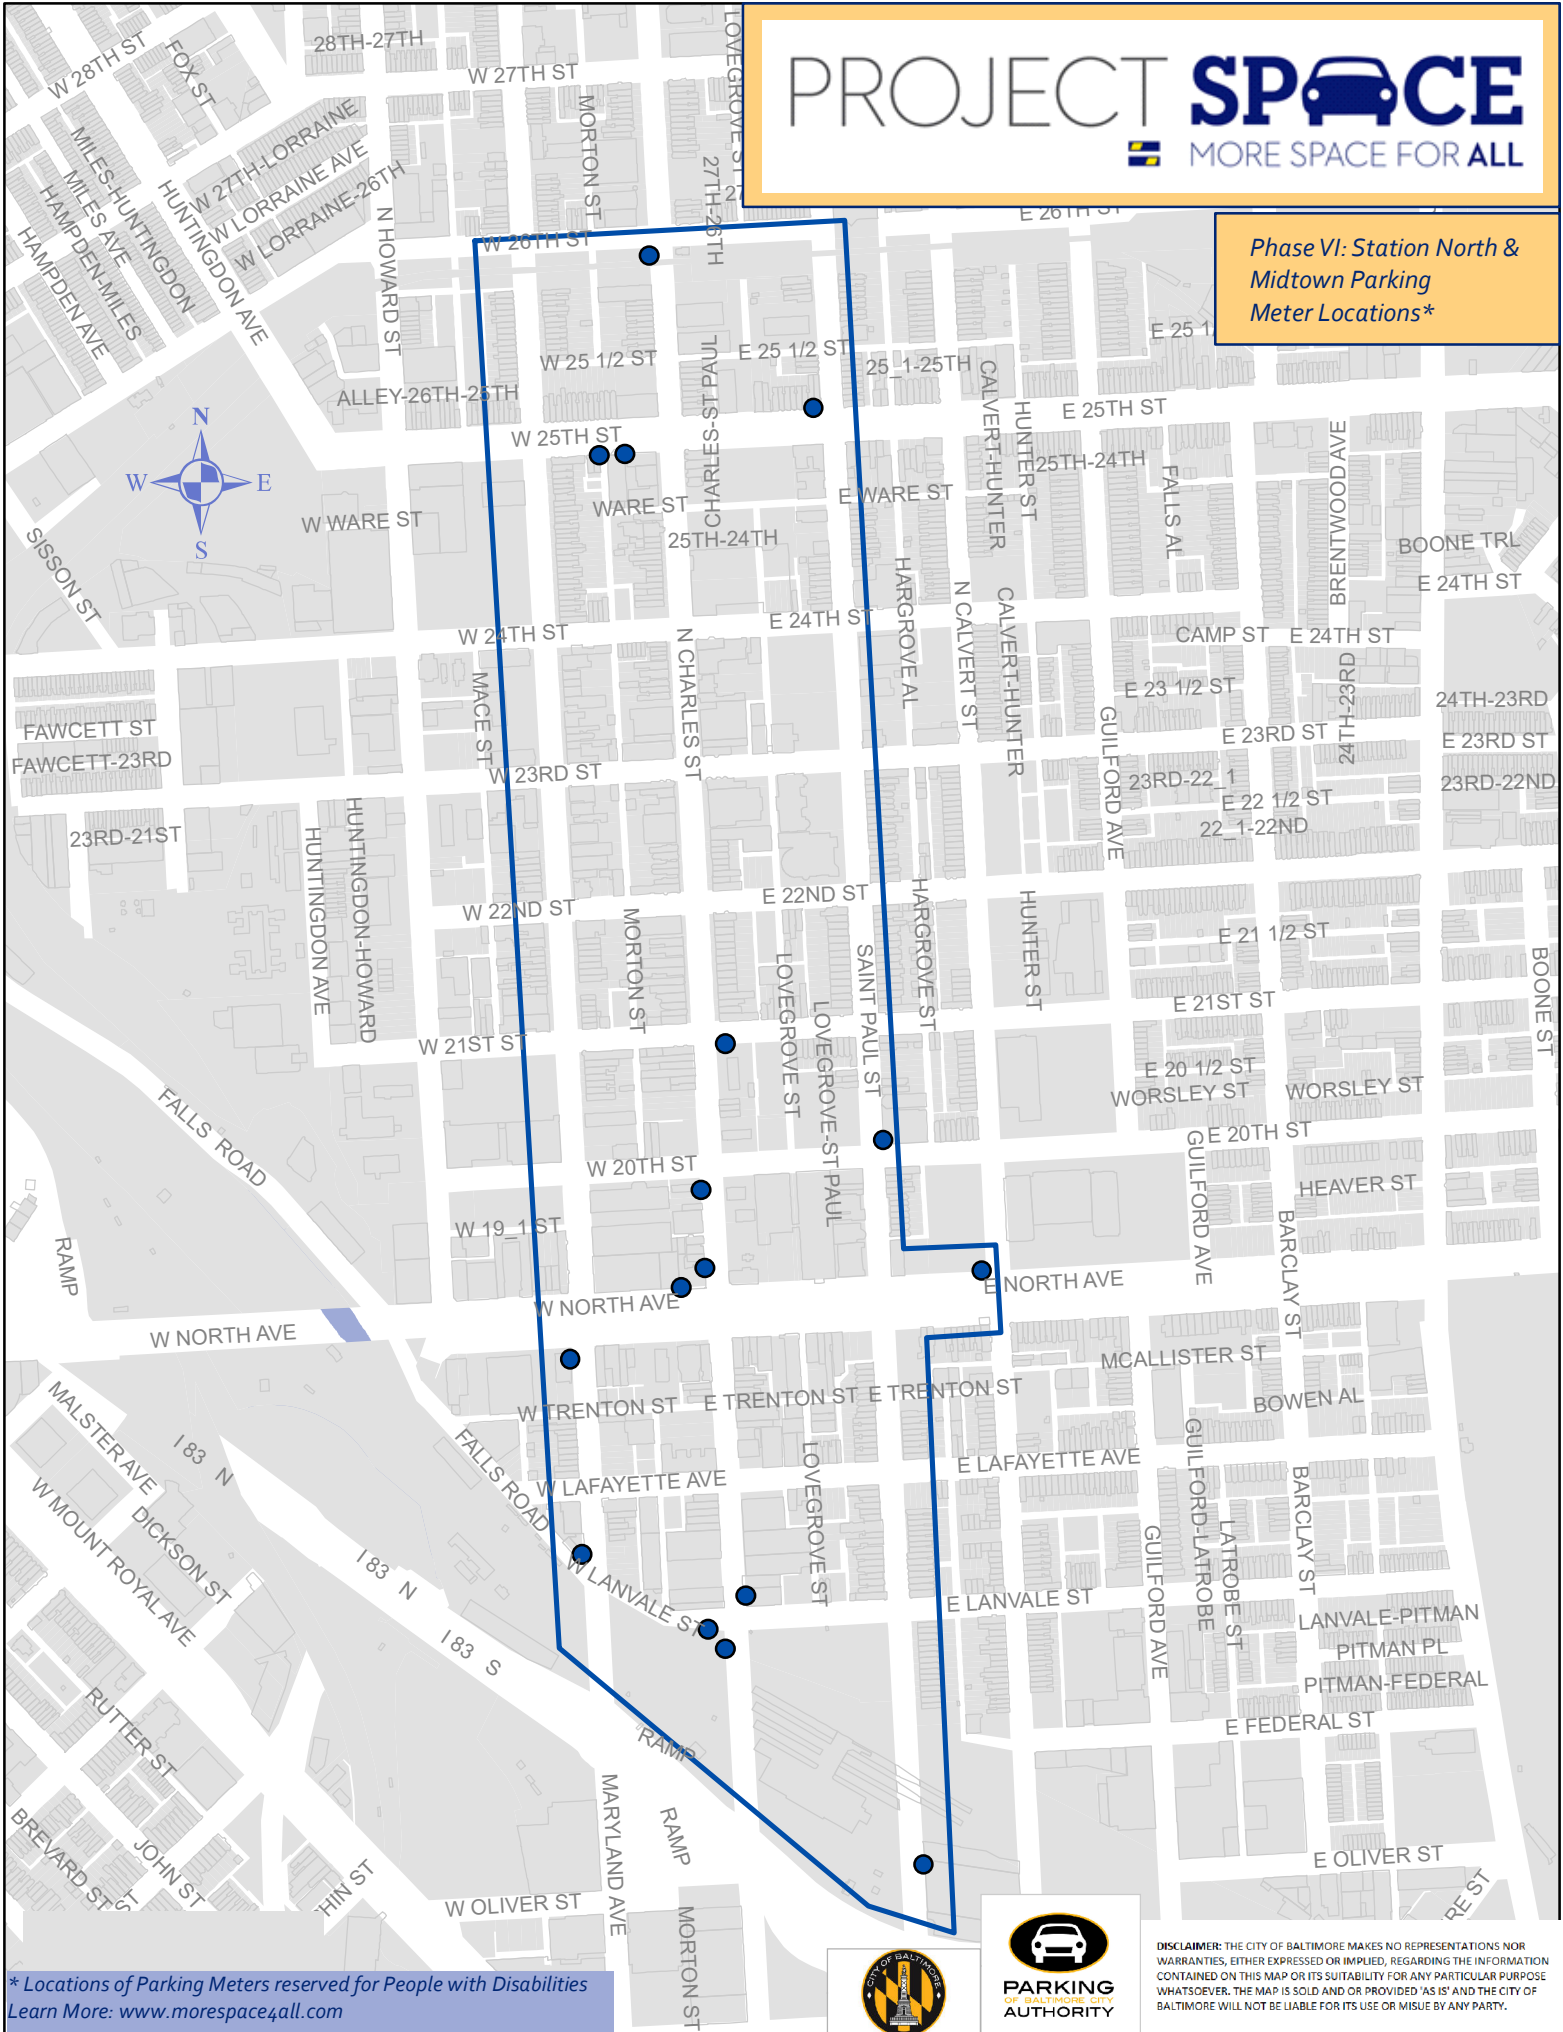

PROJECT SPACE

MORE SPACE FOR ALL

Phase VI: Station North & Midtown Parking Meter Locations*

* Locations of Parking Meters reserved for People with Disabilities
Learn More: www.morespace4all.com